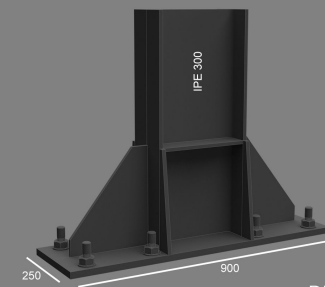

FRONT VIEW

DETAIL - A

LEFT VIEW

DETAIL - B

		SYSTEM: CAR PORT FIRENZE LONG		SCALE 1:XXX
drawing is for EVALUATION only				
UNI A/1	DWG. N. OX - 101282	PROG. N. OX - 28055	CODE : OX - DUO1 - 280IT5	
REVISION DATE: 10 - 01 - 2022				