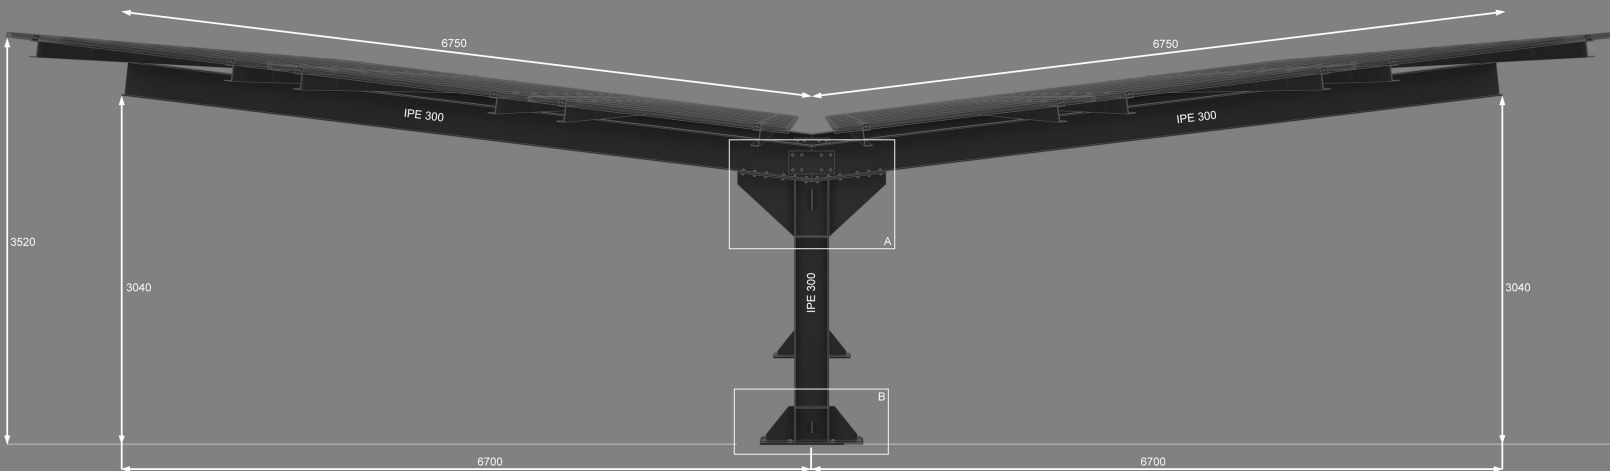

FRONT VIEW

DETAIL - A

LEFT VIEW

DETAIL - B

		SYSTEM: CAR PORT FIRENZE LONG		SCALE 1:XXX
drawing is for EVALUATION only				
UNI A/1	DWG. N. OX - 101282	PROG. N. OX - 28055	CODE : OX - DUO1 - 280IT5	
REVISION DATE: 10 - 01 - 2022				